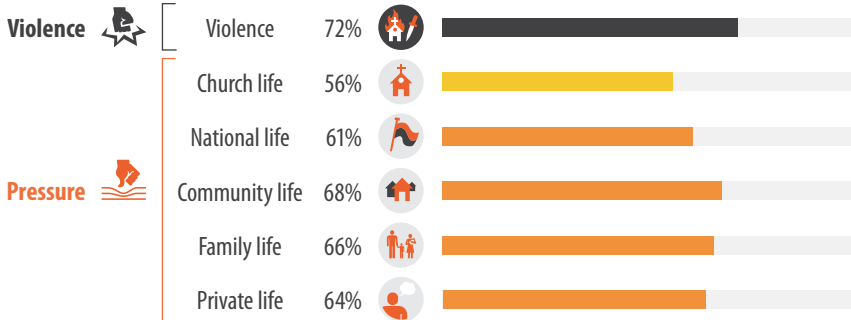

30

Indonesia

Source of persecution Islamic oppression

Population 266,795,000

Christians 32,379,000

Main religion Islam

Government Presidential republic

Leader Joko Widodo

Profile of persecution

Based on World Watch List 2019 data

Violence and the influence of radical Islam

Attacks against three churches in Surabaya in May almost doubled the violence score for 2018. In Indonesia, conservative Muslim political parties and radical Islamic groups exert significant influence, resulting in Sharia-inspired policies and public opinion that opposes Christianity. While the government tightens the country's blasphemy laws, most problems for believers come from confrontations with radical Islamic groups.

Prayer points

- Pray God would do an amazing work in Indonesia—home to the largest percentage of Muslims in the world—and reach many more people with the gospel.
- Pray for Christian children in public schools in strong Islamic regions who experience discrimination.
- Pray for Christian converts from Islam who are pressured to renounce Jesus.